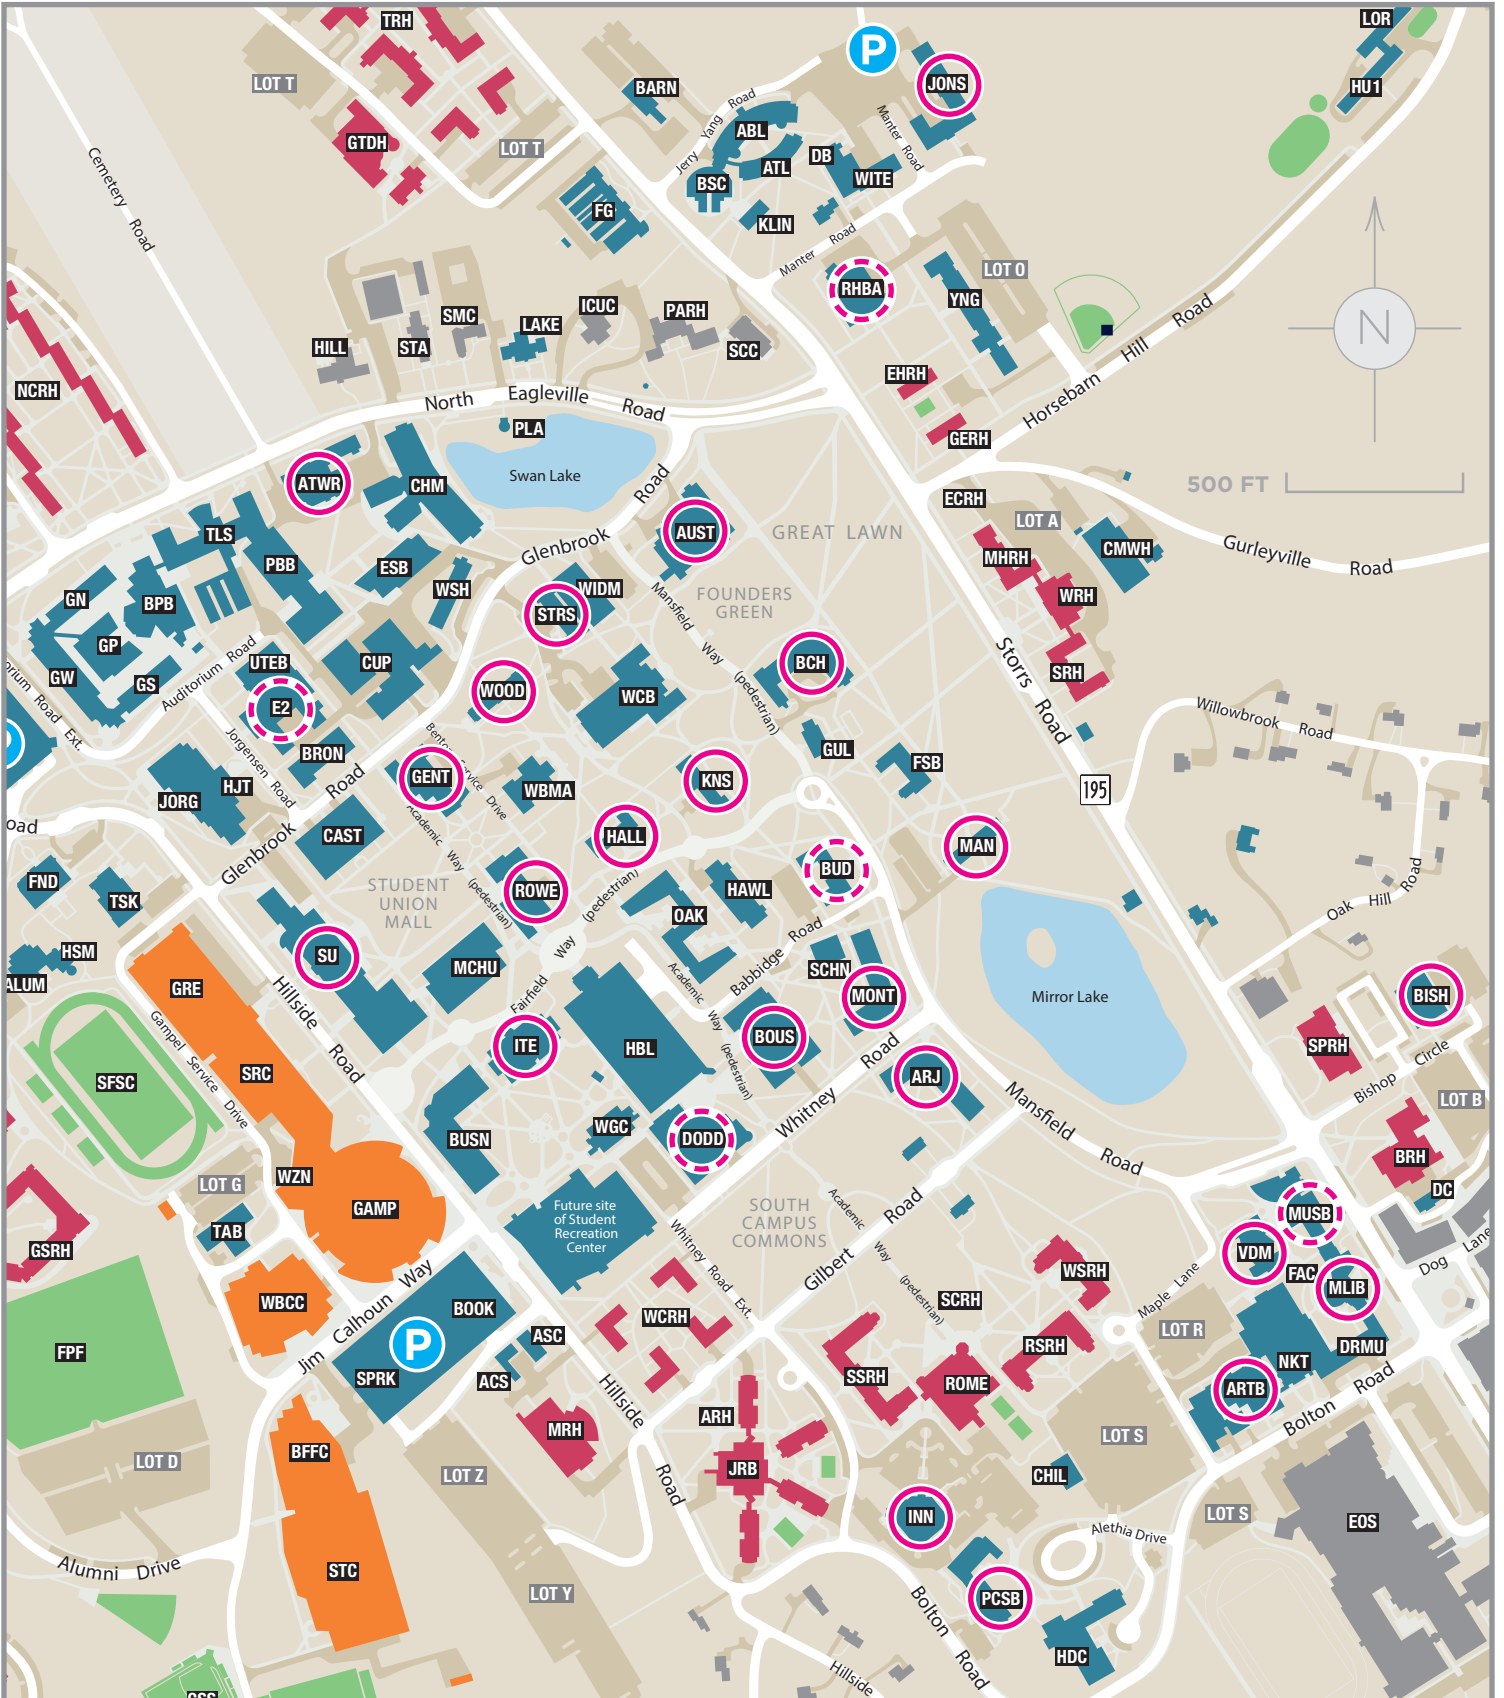

# UConn Gender-Inclusive Restroom Map

- The academic and administrative buildings circled below have single-stall restrooms.
- See reverse side for exact floors and locations within the buildings. There is an asterisk next to restrooms designated as gender-inclusive.

Solid circle indicates building with gender-inclusive restroom

Dashed circle indicates building with single-stall restrooms but no gender-inclusive restrooms

The restrooms listed below are all single-stall restrooms in academic and administrative buildings on campus. There is an asterisk next to restrooms designated as gender-inclusive.